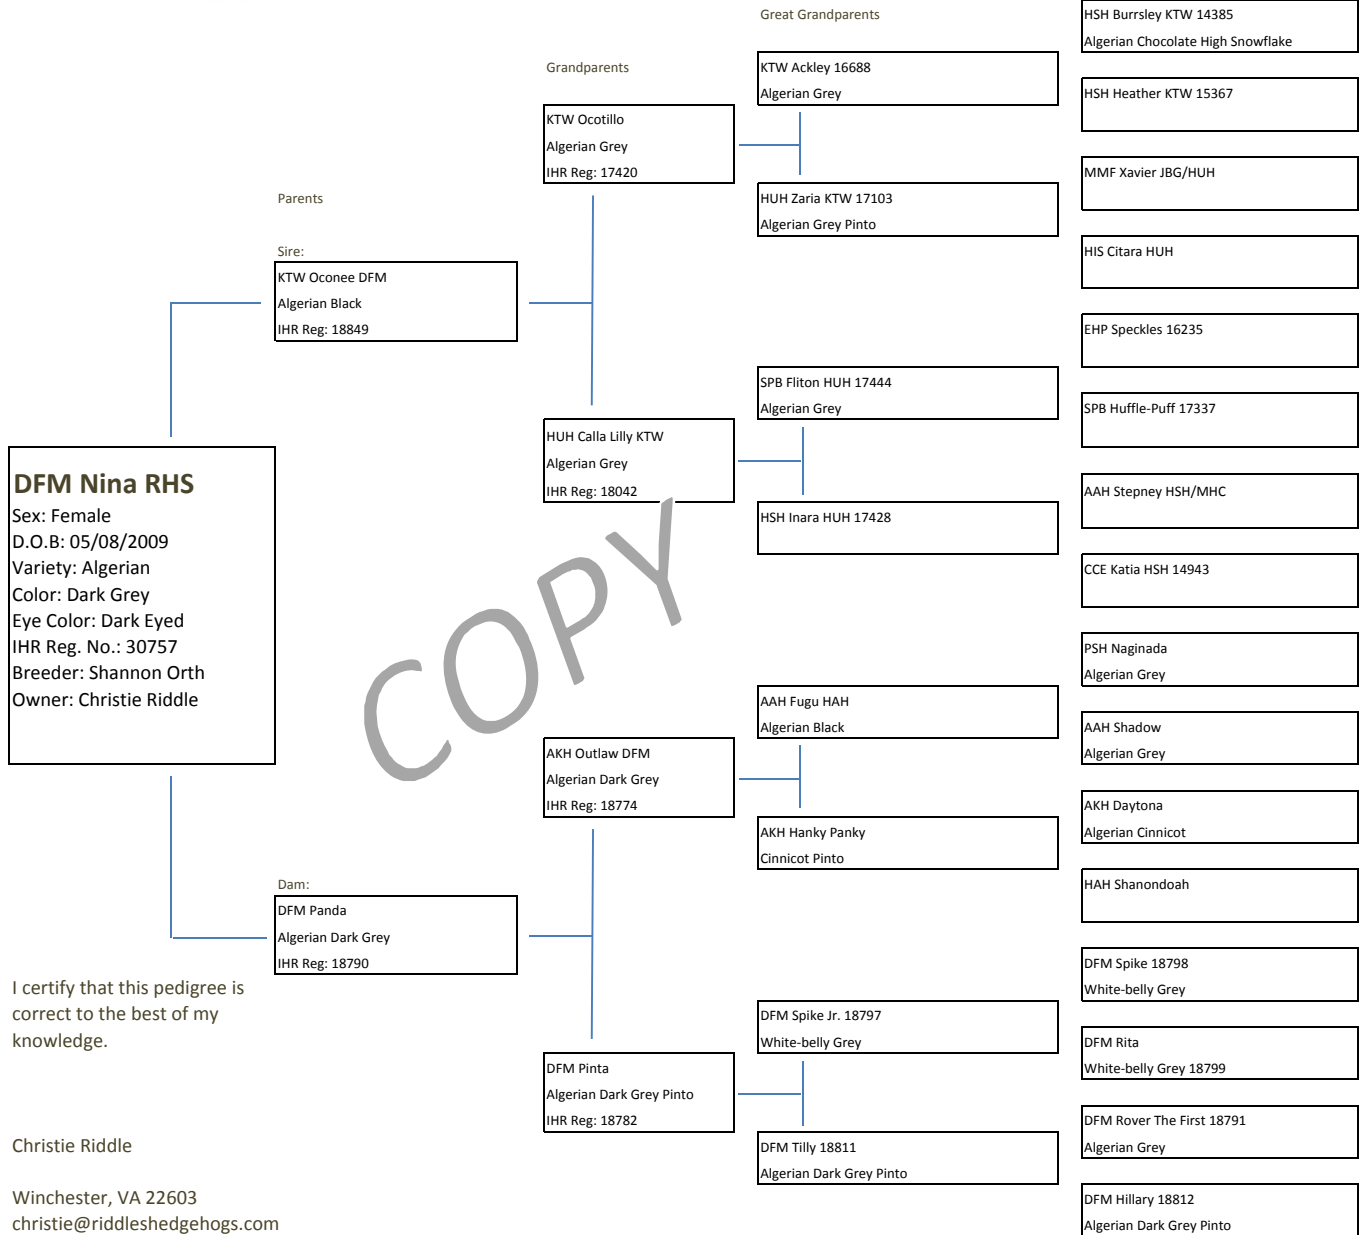

DFM Nina RHS

Great Great Grandparents

COPY

I certify that this pedigree is correct to the best of my knowledge.

Christie Riddle

Winchester, VA 22603
 christie@riddleshedgehogs.com
 540-686-1496